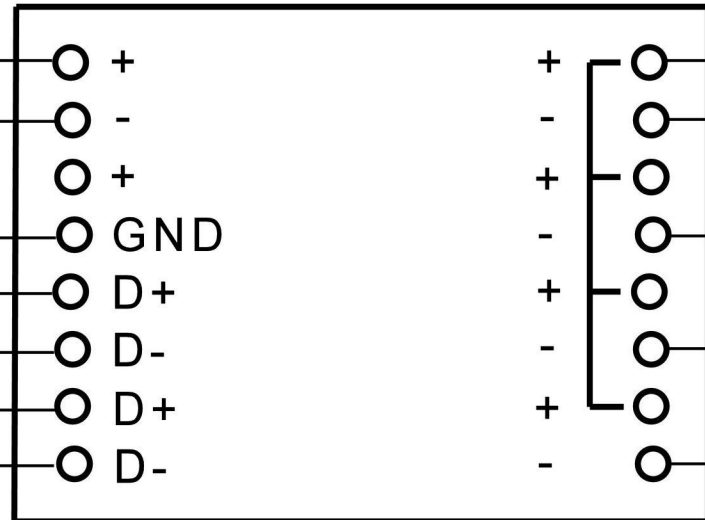

Schema Touch Controller RGBW Master und Slave

Touch Controller
RGBW Master

Touch Controller
RGBW Slave

LED Power Supply
12VDC, 75 Watt

0.75mm²

120ohm

LED Streifen RGBW